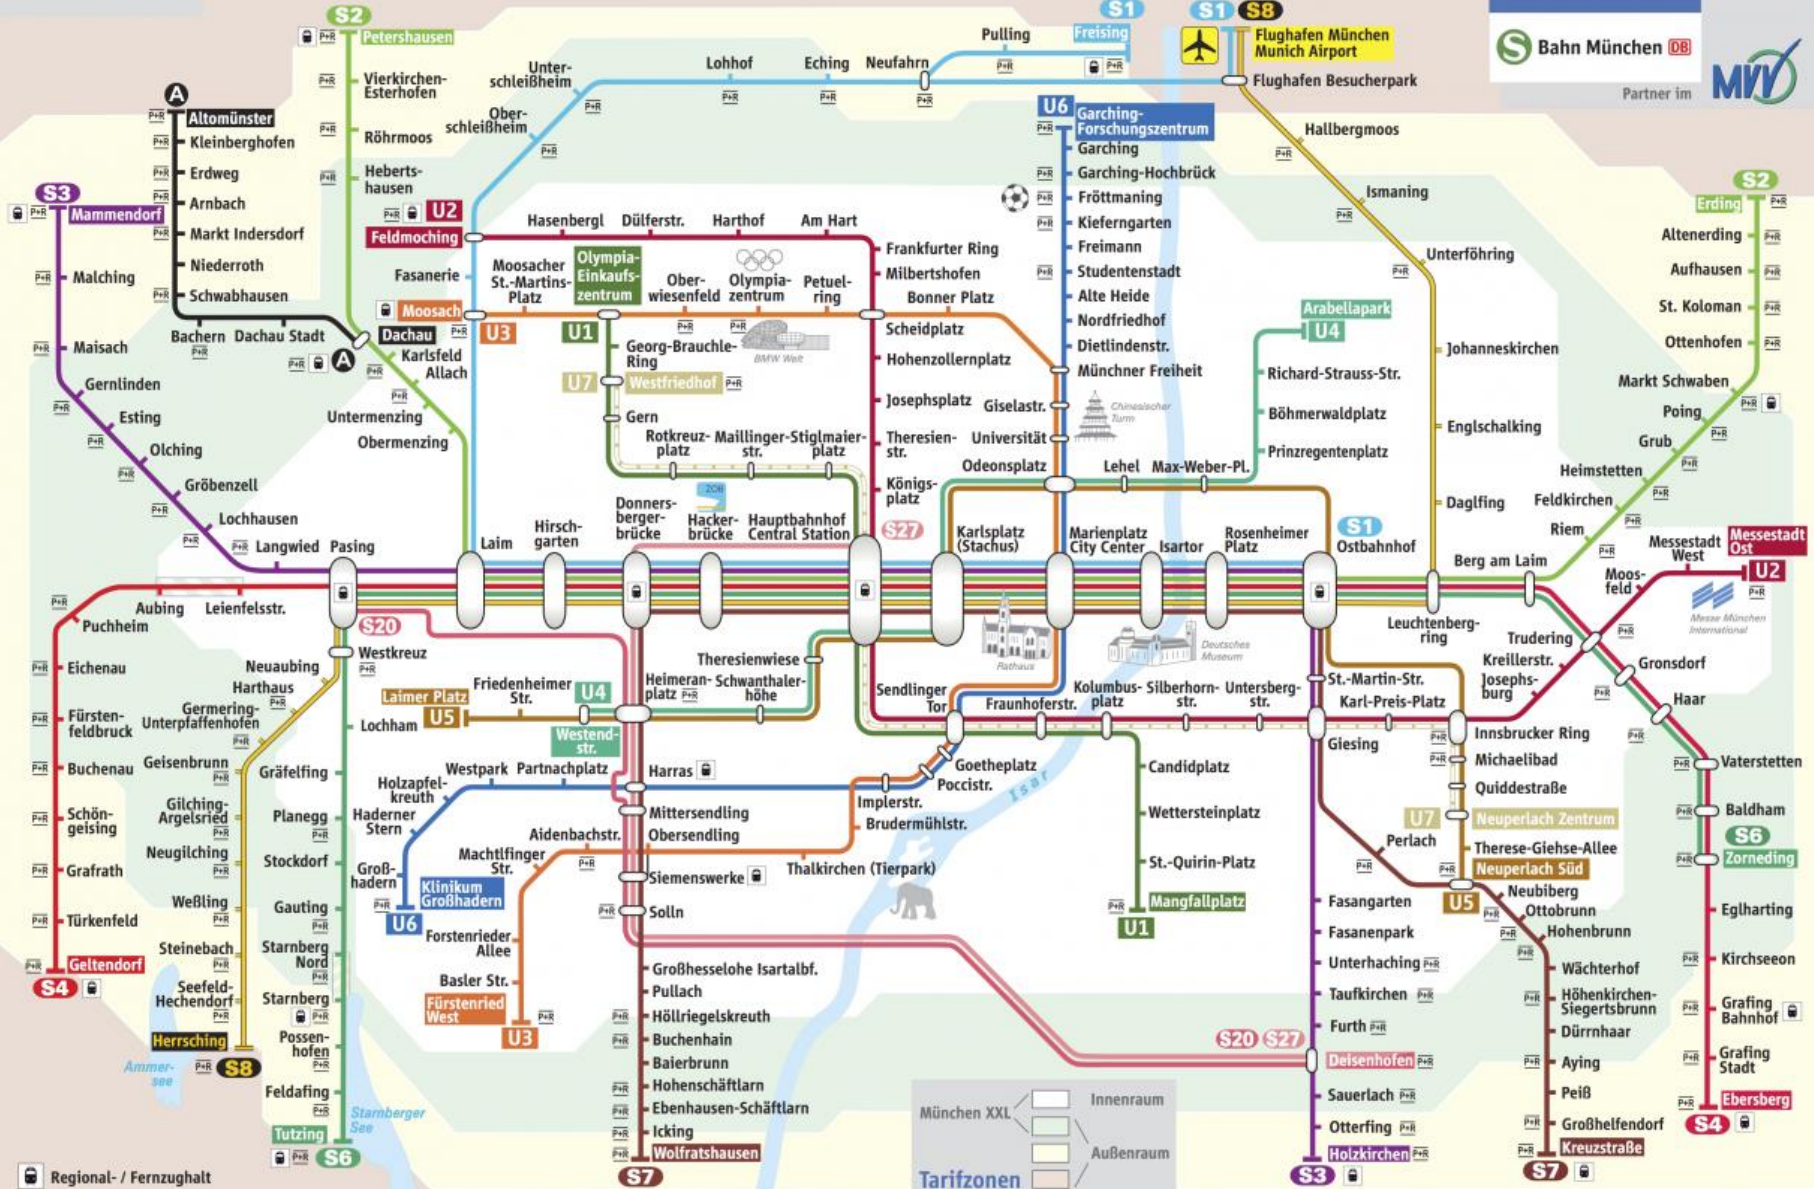

In Starnberg you either choose the state road at the lake's western shore in southern direction with destination **Tutzing** or you take the B2 federal road towards **Weilheim** with destination **Traubing**.

In **Traubing** you turn left and follow the signs guiding you to **Tutzing**.

Public Transportation:

From Munich Airport take the S-Bahn S1 to Laim and change there to the green line S6 direction Tutzing.

From Munich Central Station or Pasing Station you take either the S6 direction Tutzing or regional trains direction Garmisch or Kochel.

You can find all train schedules here:

<https://www.bahn.com/en/view/index.shtml>

Schnellbahnnetz

The location of the Evangelische Akademie Tutzing

It takes about 10 minutes from Tutzing station to the Evangelische Akademie via **Bahnhofstrasse**, **Hallberger Allee** and **Hauptstrasse**.